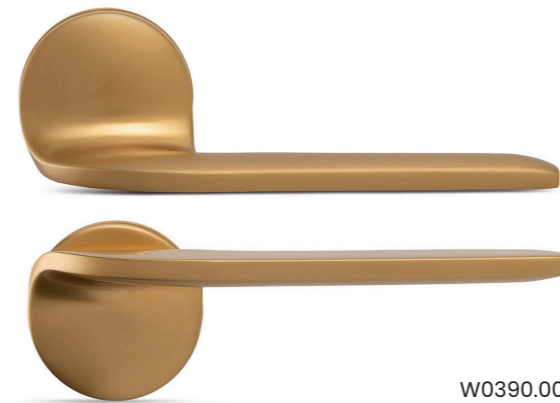

M&T
manufacture 1997

THE UNIQUE ASYMMETRIC UP & DOWN FITTING ALLOWS, BY SIMPLY CHANGING THE POSITION ON THE DOOR, TO COMPLETELY TRANSFORM THE ORIGINAL LOOK OF THE HANDLE AND ITS OPERATION.

"THE UNIQUENESS OF UP & DOWN FITTINGS IS THE CHOICE. IT CAN BE UP AND DOWN AT THE SAME TIME. IT'S UP TO EACH INDIVIDUAL TO DECIDE WHICH OPTION THEY PREFER AND HOW THEY WANT TO MOUNT THE HANDLE ON THE DOOR LEAF,"

SAYS THE DESIGN DUO HERRMANN & COUFAL.

UP & DOWN

design: Herrmann & Coufal

Nr.	Omschrijving	Finish	Verkoop- eenheid
W0390.0030.46	Kruggarn. UP MMTI	Messing mat PVD	SET
W0390.0032.46	Kruggarn. DOWN MMTI	Messing mat PVD	SET
W0390.2432.61	VB Garnituur UP&DOWN MMTI	Messing mat PVD	SET
W0390.2433.55	Sleutelrozet MMTI	Messing mat PVD	Paar
W0390.2434.57	Cilinderrozet MMTI	Messing mat PVD	Paar
W1390.0030.46	Kruggarn. UP MMNO	Messing Mat Nikkel ongelakt	SET
W1390.0032.46	Kruggarn. DOWN MMNO	Messing Mat Nikkel ongelakt	SET
W1390.2432.61	VB Garnituur UP&DOWN MMNO	Messing Mat Nikkel ongelakt	SET
W1390.2433.55	Sleutelrozet MMNO	Messing Mat Nikkel ongelakt	Paar
W1390.2434.57	Cilinderrozet MMNO	Messing Mat Nikkel ongelakt	Paar
W2390.0030.46	Kruggarn. UP MMC	Messing Mat chroom	SET
W2390.0032.46	Kruggarn. DOWN MMC	Messing Mat chroom	SET
W2390.2432.61	VB Garnituur UP&DOWN MMC	Messing Mat chroom	SET
W2390.2433.55	Sleutelrozet MMC	Messing Mat chroom	Paar
W2390.2434.57	Cilinderrozet MMC	Messing Mat chroom	Paar
W3190.0030.46	Kruggarn. UP MMZTI	Messing Mat Zwart PVD	SET
W3190.0032.46	Kruggarn. DOWN MMZTI	Messing Mat Zwart PVD	SET
W3190.2432.61	VB Garnituur UP&DOWN MMZTI	Messing Mat Zwart PVD	SET
W3190.2433.55	Sleutelrozet MMZTI	Messing Mat Zwart PVD	Paar
W3190.2434.57	Cilinderrozet MMZTI	Messing Mat Zwart PVD	Paar